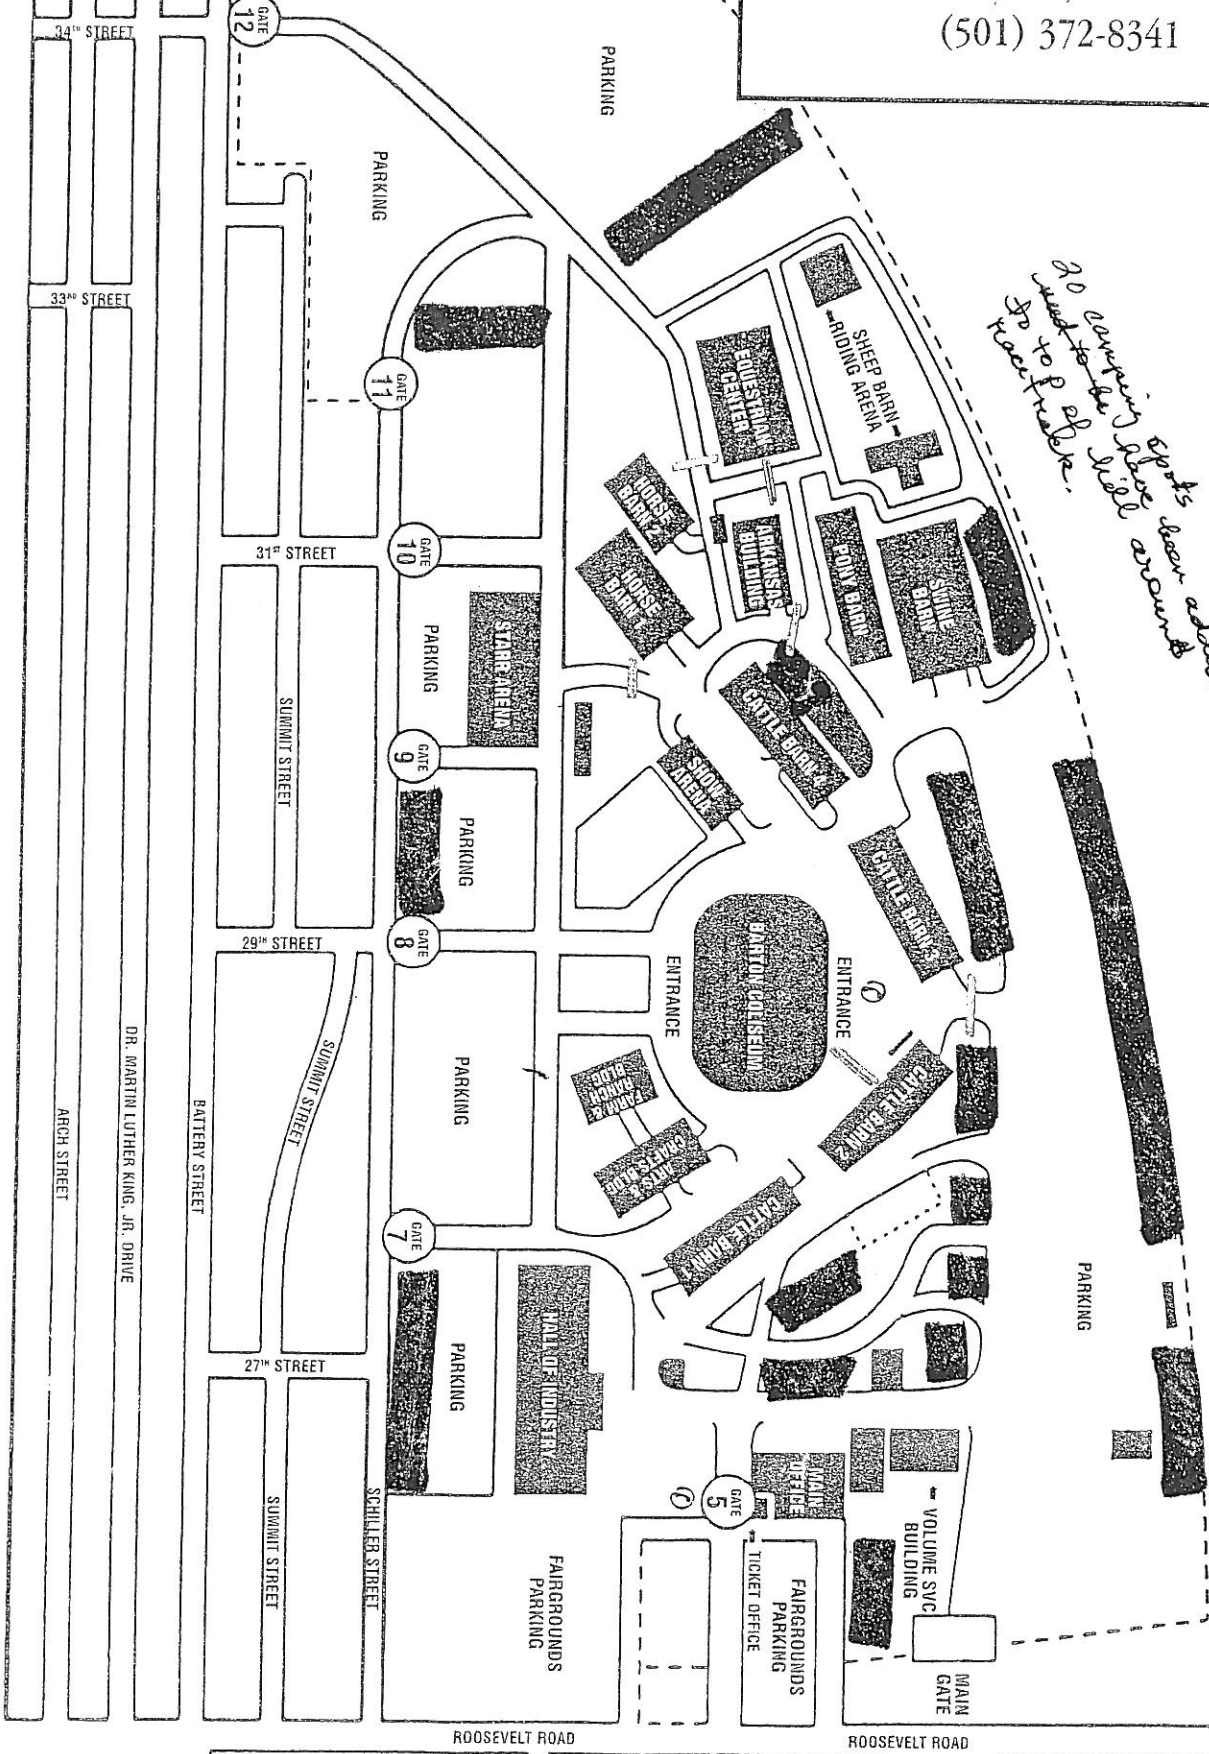

Arkansas State Fairgrounds
 Little Rock, Arkansas
 (501) 372-8341

Handwritten note:
 All parking spots
 must be filled around
 to 4 p.m. Race track

Handwritten note:
 CAMPING AREAS

Handwritten note:
 BARBECUES